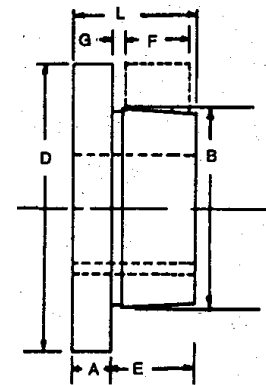

SPROCKET & GEAR, INC.

Now In Stock - QD Millimeter Bore Bushing

Millimeter Bore

Bushing	Bore MM	Key★ WXT
SH	24, 25 28, 30	8x7
	32, 35	10x8
SDS	24, 25 28, 30	8x7
	32, 35 38	10x8
	40, 42	12x8
SD	24, 25 28, 30	8x7
	32, 35 38	10x8
	40, 42	12x8
SK	24, 25 28, 30	8x7
	32, 35 38	10x8
	40, 42 48, 50 55	12x8 14x9 16x10
SF	28, 30	8x7
	32, 35 38	10x8
	40, 42	12x8
	48, 50	14x9
	55 60	16x10 18x11
E	35, 38	10x8
	40, 42	12x8
	48, 50	14x9
	55	16x10
	60, 65	18x11
	70, 75	20x12
F	48, 50	14x9
	55	16x10
	60, 65	18x11
	70, 75	20x12
	80, 85	22x14
	90	25x14
J	50	14x9
	55	16x10
	60, 65	18x11
	70, 75	20x12
	80, 85	22x14
	90, 95 100	25x14 28x16

STOCK *Martin* BUSHINGS

BUSHING TYPE QD

- STEEL WITH KEYSEAT SIZE SF-N
- STEEL PLAIN BORE-NOT SPLIT SIZE SF-N
- STANDARD SIZE JA-S

BUSHING TAPER-LOCK®

★Important — The metric system does not refer to keyseat or keyway dimensions as does the English system; instead dimensions are given for the key itself which is rectangular in shape, not square as in the English system.